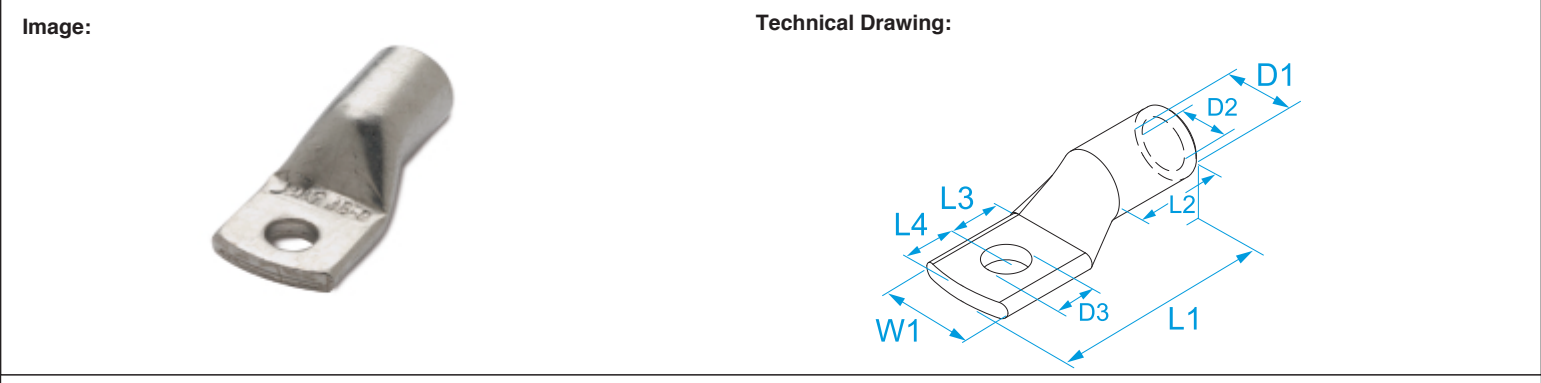

**Specifications:**  
**TERMINAL MATERIAL:** tinned copper  
**OPERATING TEMPERATURE:** from -50 °C to +150 °C  
**CONDUCTOR CLASS:** Class 1 and 2 (rigid) and Class 5 (flexible) according to EN 60228