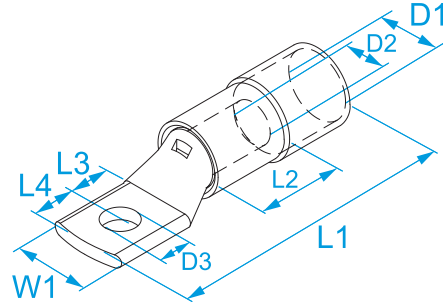

Image:

Technical Drawing:

Specifications:

TERMINAL MATERIAL: tinned copper
INSULATION MATERIAL: polyamide (PA 6.6)
INSULATION SELF-EXTINGUISHING GRADE: UL 94 V0
OPERATING TEMPERATURE: 125 °C max
CONDUCTOR CLASS: Class 6 according to EN 60228
APPLICATIONS: crimping of very flexible conductors designed to withstand repeated twists and bendings (eg robotic systems, welding machines, etc).