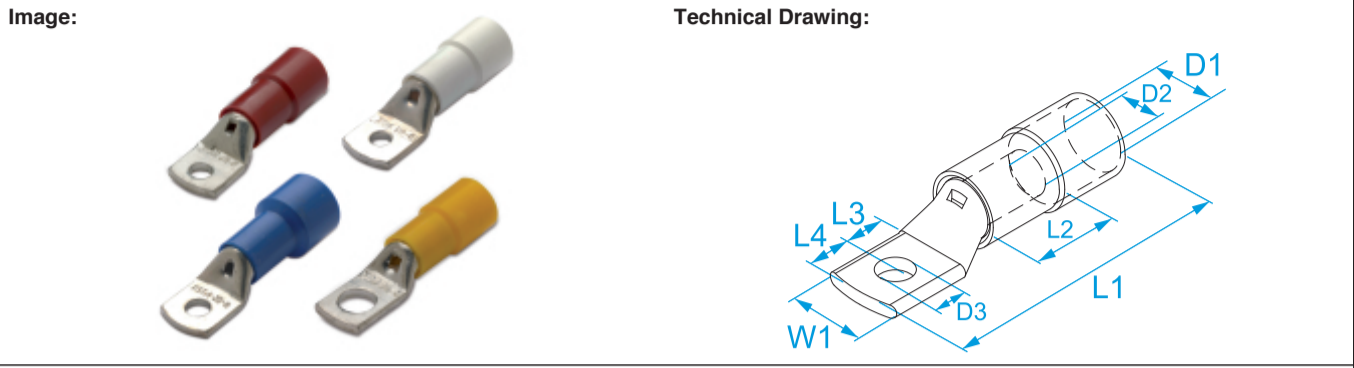

Product family: Terminals - Insulated tube terminals
001071, 001191, 001251, 001311, 002191, 002251, 002311, 003191, 003251, 003311, 003371, 003431, 00419, 00420, 00431, 00432, 00437, 00438, 00443, 00444, 00525, 00526, 00531, 00532, 00537, 00538, 00543, 00544, 00547, 00549, 00625, 00626, 00631, 00632, 00637, 00638, 00643, 00644, 00649, 006492, 00731, 00732, 00737, 00738, 00743, 00744, 00749, 00752, 00831, 00832, 00837, 00838, 00843, 00844, 00849, 00852, 00855, 00856, 00937, 00943, 00949, 00955, 00961, 05137, 05143, 05149, 05155, 05161, 05237, 05243, 05249, 05255, 05261, 05337, 05343, 05349, 05355, 05361, 05367, 05449, 05455, 05461, 05467, 05549, 05555, 05561, 05567

Code:

Description: TERMINAL LUGS FOR COPPER CONDUCTORS · NYLON INSULATED · COLOURED

Specifications:

TERMINAL MATERIAL: tinned copper
INSULATION MATERIAL: polyamide (PA 6.6)
INSULATION SELF-EXTINGUISHING GRADE: UL 94 V2
OPERATING TEMPERATURE: 130 °C max
CONDUCTOR CLASS: Class 1 and 2 (rigid) and Class 5 (flexible) according to EN 60228