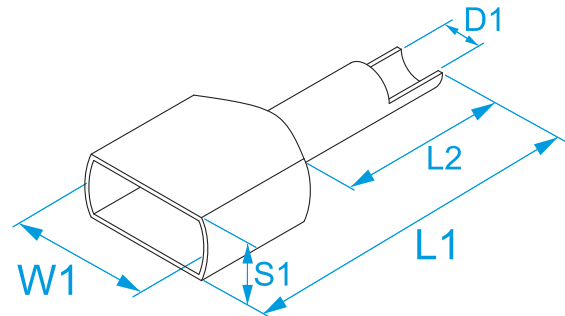

Product family: Terminals - End-sleeves terminals
Item code: 00551, 00651, 00552, 00753, 00652, 00553, 00653, 006531, 007533, 005531, 00554, 00654, 00555, 00655, 005551, 006551, 005552, 006552, 00556, 00656, 00557, 00657, 005571, 006571, 00558, 00758, 00559, 00560, 00760, 00561, 00761, 00661, 00562, 00762, 00662, 00563, 00763, 00663
Description: END-SLEEVES FOR COPPER CONDUCTORS · INSULATED · DOUBLE CABLE

Image

Technical drawing

Specifications

TERMINAL MATERIAL: tinned copper
INSULATION MATERIAL: polypropylene (PP) without flame retardant
OPERATING TEMPERATURE: 105°C max
ACCORDING TO STD.: DIN 46228-4 (tubular ferrules with plastic sleeve), UL486F (bare and covered ferrules), CSA C22.2 No.291-14 (bare and covered ferrules)