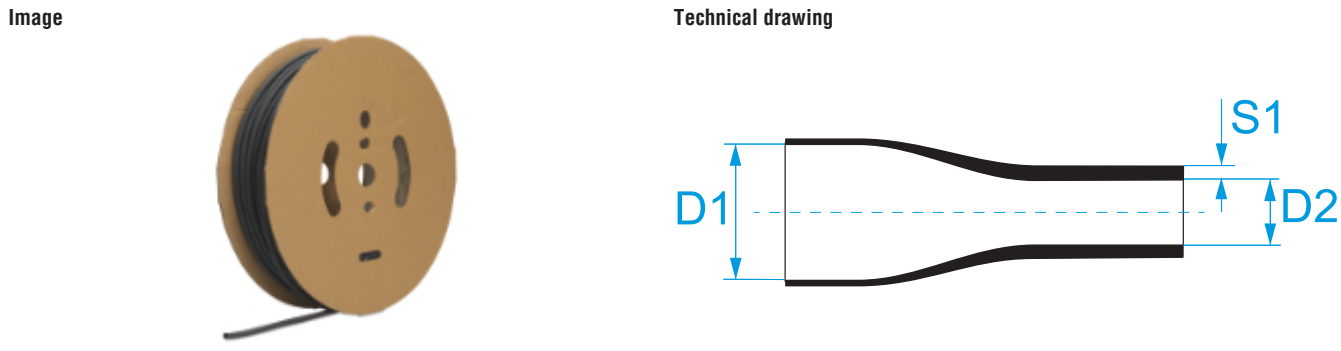

Product family: Cable protection - Thermo shrinking cable protection

Item code: GBS012BBI, GBS012BBL, GBS012BNE, GBS012BRO, GBS012BTR, GBS016BBI, GBS016BBL, GBS016BNE, GBS016BRO, GBS016BTR, GBS024BBI, GBS024BBL, GBS024BNE, GBS024BRO, GBS024BTR, GBS032BBI, GBS032BBL, GBS032BGV, GBS032BNE, GBS032BRO, GBS032BTR, GBS048BBI, GBS048BBL, GBS048BGV, GBS048BNE, GBS048BRO, GBS048BTR, GBS064BBI, GBS064BBL, GBS064BGV, GBS064BNE, GBS064BRO, GBS064BTR, GBS095BBI, GBS095BBL, GBS095BGV, GBS095BNE, GBS095BRO, GBS095BTR, GBS127BBI, GBS127BBL, GBS127BGV, GBS127BNE, GBS127BRO, GBS127BTR, GBS190BBI, GBS190BBL, GBS190BGV, GBS190BNE, GBS190BRO, GBS190BTR, GBS254BBI, GBS254BBL, GBS254BGV, GBS254BNE, GBS254BRO, GBS254BTR, GBS318BBI, GBS318BBL, GBS318BNE, GBS318BRO, GBS318BTR, GBS380BBI, GBS380BBL, GBS380BGV, GBS380BNE, GBS380BRO, GBS380BTR, GBS510BBI, GBS510BBL, GBS510BNE, GBS510BRO, GBS510BTR, GBS760BBI, GBS760BBL, GBS760BNE, GBS760BRO, GBS760BTR, GBS102BBI, GBS102BBL, GBS102BNE, GBS102BRO, GBS102BTR

Description: CABLE PROTECTION · THERMO SHRINKING · THIN WALL 2:1 · REEL

Specifications

TYPE: single wall

SHRINKAGE RATIO: 2:1

MATERIAL: polyethylene

OPERATING TEMPERATURE: from -55°C to +125°C max (+105 °C max for transparent)