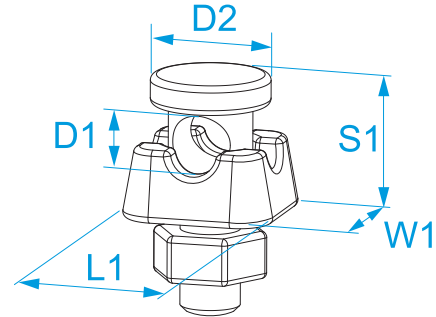

**Product family:** Screw connections - Earthing lugs  
**Item code:** 22  
**Description:** 1-BOLT EARTHING LUGS

**Image**

**Technical drawing**

**Specifications**

**MATERIAL:** die-cast brass  
**OPERATING TEMPERATURE:** from -50 °C to +150 °C

Code	Section (mm <sup>2</sup> )	D1 (mm)	D2 (mm)	W1 (mm)	L1 (mm)	S1 (mm)	Screw	
22	50	10	21	26	26,5	41	M10	25/25