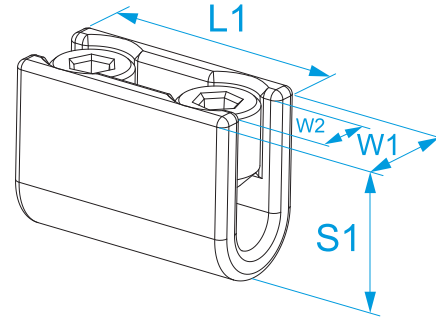

Product family: Screw connections - Clamping Lugs
Item code: 2300, 2301, 2302, 2303, 2304, 2305
Description: "U" HEAD CONNECTORS

Image

Technical drawing

Specifications

MATERIAL: nickel-plated die-cast brass

Code	Section (mm ²)	Cable diameter (mm)	W1 (mm)	W2 (mm)	L1 (mm)	S1 (mm)	Screw	
2300	4 ÷ 16	2 ÷ 4,5	10,25	5	23	15,25	M7	100/100
2301	10 ÷ 25	3 ÷ 6	14	6,5	30	20	M10	
2302	25 ÷ 35	7 ÷ 8	17	8,25	42	22,5	M12	50/50
2303	35 ÷ 70	9 ÷ 10	19,5	10,3	51	26	M14	
2304	70 ÷ 95	11 ÷ 13	27	13,5	71	30	M20	10/10
2305	95 ÷ 185	14 ÷ 16	31	16	73	38	M24	