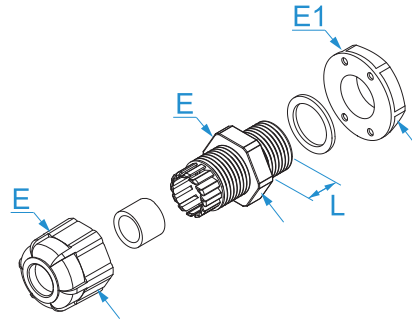

Image

Technical drawing

Specifications

MATERIAL: polyamide (PA 6.6), self-extinguishing according to UL 94 V2 and IEC 695-2-1 (850 °C)
LOCKNUT: with flange
OPERATING TEMPERATURE: from -20 °C to +90 °C
INNER GASKET AND WASHER: NBR (nitrile rubber), 70 Shore A
ACCORDING TO STD.: EN 62444:2013
ASSEMBLY: do not remove or move the gasket; tighten on a flat and smooth surface.

| Code | Color | PG thread size (DIN40430) | Ø cable (mm) | L (mm) | E wrench (nut) | E1 wrench (locknut) | |
|-------|----------------|---------------------------|--------------|--------|----------------|---------------------|--------|
| 4707 | Grey RAL 7035 | PG 7 | 3 - 6,5 | 9 | 16 | 19 | 10/100 |
| 4707N | Black RAL 9005 | PG 7 | 3 - 6,5 | 9 | 16 | 19 | |
| 4709 | Grey RAL 7035 | PG 9 | 4 - 8 | 9 | 19 | 22 | 10/100 |
| 4709N | Black RAL 9005 | PG 9 | 4 - 8 | 9 | 19 | 22 | |
| 4711 | Grey RAL 7035 | PG 11 | 5 - 10 | 9 | 22 | 24 | 10/100 |
| 4711N | Black RAL 9005 | PG 11 | 5 - 10 | 9 | 22 | 24 | |
| 4713 | Grey RAL 7035 | PG 13.5 | 6 - 11 | 10 | 24 | 27 | 10/100 |
| 4713N | Black RAL 9005 | PG 13.5 | 6 - 11 | 10 | 24 | 27 | |
| 4716 | Grey RAL 7035 | PG 16 | 10 - 13 | 10 | 27 | 30 | 10/100 |
| 4716N | Black RAL 9005 | PG 16 | 10 - 13 | 10 | 27 | 30 | |
| 4721 | Grey RAL 7035 | PG 21 | 13 - 18 | 12 | 33 | 36 | 10/100 |
| 4721N | Black RAL 9005 | PG 21 | 13 - 18 | 12 | 33 | 36 | 10/10 |
| 4729 | Grey RAL 7035 | PG 29 | 18 - 25 | 12 | 42 | 46 | 10/50 |
| 4729N | Black RAL 9005 | PG 29 | 18 - 25 | 12 | 42 | 46 | 10/10 |
| 4736 | Grey RAL 7035 | PG 36 | 25 - 32 | 15 | 52 | 56 | 5/5 |
| 4736N | Black RAL 9005 | PG 36 | 25 - 32 | 15 | 52 | 56 | |
| 4742 | Grey RAL 7035 | PG 42 | 32 - 38 | 18 | 60 | 65 | 5/5 |
| 4742N | Black RAL 9005 | PG 42 | 32 - 38 | 18 | 60 | 65 | |
| 4748 | Grey RAL 7035 | PG 48 | 37 - 44 | 18 | 68 | 69 | 5/5 |
| 4748N | Black RAL 9005 | PG 48 | 37 - 44 | 18 | 68 | 69 | |