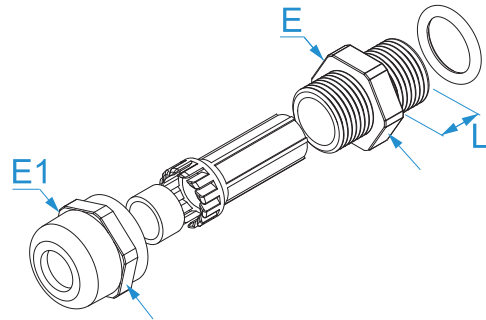

Product family: Brass cable glands - Metric thread
Item code: 2512, 2517, 2520, 2525, 2532, 2540, 2550, 2563
Description: BRASS CABLE GLANDS · METRIC THREAD · IP68 · STANDARD

Image

Technical drawing

Specifications

MATERIAL: nickel-plated brass
OPERATING TEMPERATURE: from -40 °C to +100 °C
INNER GASKET AND O-RING: NBR (nitrile rubber), 70 Shore A
ACCORDING TO STD.: EN 62444:2013
ASSEMBLY: do not remove or move the gasket; tighten on a flat and smooth surface.
CAGE IN: polyamide (PA 6.6)

Code	Metric thread size (EN60423)	Ø cable (mm)	L (mm)	E wrench (nut)	E1 wrench (locknut)	
2512	M 12 x 1.5	3 - 6,5	6	14	14	100/100
2517	M 16 x 1.5	4 - 8	7	18	18	100/100
2520	M 20 x 1.5	6 - 12	9	22	22	100/100
2525	M 25 x 1.5	10 - 14	9	27	24	100/100
2532	M 32 x 1.5	15 - 22	10	34	34	40/40
2540	M 40 x 1.5	18 - 25	10	45	45	20/20
2550	M 50 x 1.5	32 - 38	10	58	58	12/12
2563	M 63 x 1.5	37 - 44	12	68	64	7/7