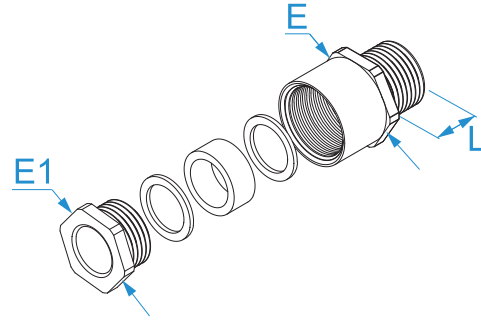

**Product family:** Brass cable glands - Metric thread  
**Item code:** 2812, 2816, 2820, 2825, 2832, 2840, 2850, 2863  
**Description:** BRASS CABLE GLANDS · METRIC THREAD · IP54 · STANDARD

**Image**

**Technical drawing**

**Specifications**

**MATERIAL:** nickel-plated brass  
**OPERATING TEMPERATURE:** from -20 °C to +70 °C  
**INNER GASKET:** NBR (nitrile rubber), 70 Shore A  
**ASSEMBLY:** tighten on a flat and smooth surface

Code	Metric thread size (EN60423)	Ø cable (mm)	L (mm)	E wrench (nut)	E1 wrench (locknut)	
2812	M 12 x 1.5	4 - 6	5	14	13	100/100
2816	M 16 x 1.5	8 - 10	6	17	15	100/100
2820	M 20 x 1.5	10 - 12	7	22	20	50/50
2825	M 25 x 1.5	17 - 19	8,5	30	28	50/50
2832	M 32 x 1.5	19 - 22	9	35	33	50/50
2840	M 40 x 1.5	26 - 30	10,2	45	42	25/25
2850	M 50 x 1.5	39 - 41	10	57	54	10/10
2863	M 63 x 1.5	43 - 45	12	64	60	10/10