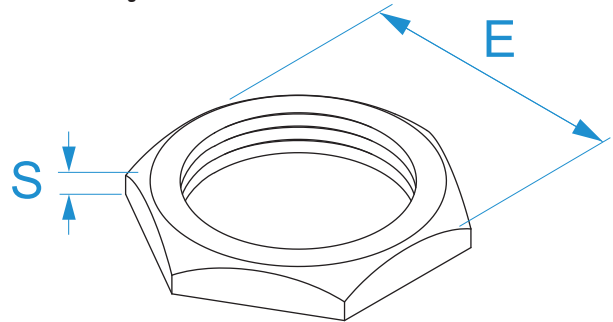

Product family: Brass cable glands - Metric thread
Item code: 2712, 2716, 2720, 2725, 2732, 2740, 2750, 2763
Description: ACCESSORIES FOR BRASS CABLE GLANDS: METRIC THREAD · HEXAGONAL LOCKNUTS

Image

Technical drawing

Specifications

MATERIAL: nickel-plated brass
OPERATING TEMPERATURE: from -40 °C to +100 °C

Code	Metric thread size (EN60423)	E wrench (nut)	S (mm)	
2712	M 12 x 1.5	15	2,8	100/100
2716	M 16 x 1.5	19	3	
2720	M 20 x 1.5	24	3,2	
2725	M 25 x 1.5	30	3,5	50/50
2732	M 32 x 1.5	37	4	
2740	M 40 x 1.5	46	5	25/25
2750	M 50 x 1.5	55	5	
2763	M 63 x 1.5	70	5,5	10/10