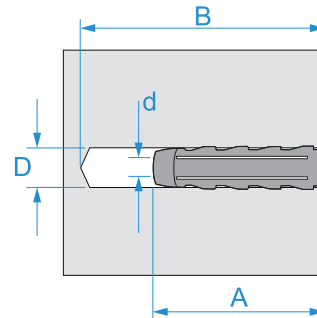

**Product family:** Fixings - Light fixings  
**Item code:** F0001, F0002, F0003, F0004, F0005  
**Description:** UNIVERSAL WALL PLUGS · SUPER-V EVO · NYLON WALL PLUG

**Image**

**Technical drawing**

**Specifications**

**WALL PLUG TYPE:** Super-V EVO universal wall plugs  
**WALL PLUG MATERIAL:** high resistance polyamide  
**WALL PLUG COLOR:** grey  
**SCREW MATERIAL:** galvanized steel  
**INSTALLATION TYPE:** non-through

Code	D (mm)	A (mm)	B (mm)	d (mm)	
F0001	5	25	35	3 ÷ 4	100/4000
F0002	6	30	40	4 ÷ 5	
F0003	8	40	50	4,5 ÷ 6	
F0004	10	50	70	6 ÷ 7	
F0005	12	60	80	7 ÷ 8	

**Super V EVO**