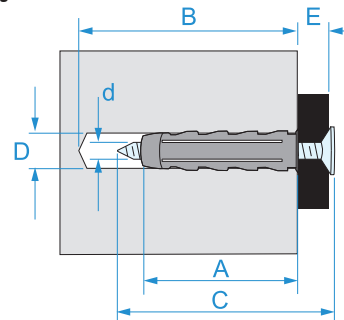

Product family: Fixings - Light fixings
Item code: F0011, F0012, F0013, F0014
Description: UNIVERSAL WALL PLUGS · SUPER-V EVO · WITH FLAT COUNTERSUNK HEAD PZ SCREW

Image

Technical drawing

Specifications

WALL PLUG TYPE: Super-V EVO universal wall plugs
WALL PLUG MATERIAL: high resistance polyamide
WALL PLUG COLOR: grey
SCREW MATERIAL: galvanized steel
INSTALLATION TYPE: non-through

Code	D (mm)	A (mm)	B (mm)	d x C (mm)	E max (mm)	
F0011	5	25	35	4 x 30	5	100/3000
F0012	6	30	40	4,5 x 40	10	
F0013	8	40	50	5 x 50	10	
F0014	10	50	70	6 x 60	10	