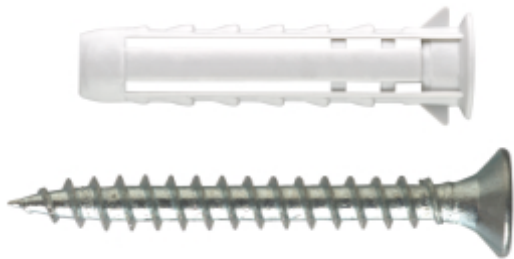

Product family: Fixings - Light fixings
Item code: F0011, F0012, F0013, F0014
Description: UNIVERSAL WALL PLUGS · SUPER-V EVO · WITH FLAT COUNTERSUNK HEAD PZ SCREW

Image

Technical drawing

Specifications

WALL PLUG TYPE: Super-V EVO universal wall plugs
WALL PLUG MATERIAL: high resistance polyamide
WALL PLUG COLOR: grey
SCREW MATERIAL: galvanized steel
INSTALLATION TYPE: non-through

Code	D (mm)	A (mm)	B (mm)	d x C (mm)	E max (mm)	
F0011	5	25	35	4 x 30	5	100/3000
F0012	6	30	40	4,5 x 40	10	
F0013	8	40	50	5 x 50	10	
F0014	10	50	70	6 x 60	10	