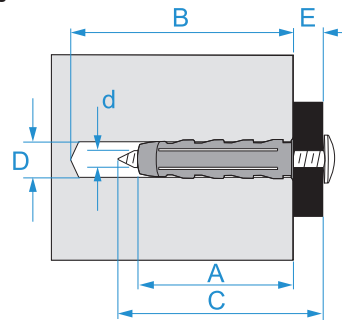

Product family: Fixings - Light fixings
Item code: F0021, F0022, F0023
Description: UNIVERSAL WALL PLUGS · SUPER-V EVO · WITH CYLINDRIC FLANGED HEAD PH SCREW

Image

Technical drawing

Specifications

WALL PLUG TYPE: Super-V EVO universal wall plugs
WALL PLUG MATERIAL: high resistance polyamide
WALL PLUG COLOR: grey
SCREW MATERIAL: galvanized steel
INSTALLATION TYPE: non-through

Code	D (mm)	A (mm)	B (mm)	d x C (mm)	E max (mm)	
F0021	5	25	35	4 x 30	5	100/3000
F0022	6	30	40	4,5 x 40	10	
F0023	8	40	50	5 x 50	10	

SuperV EVO