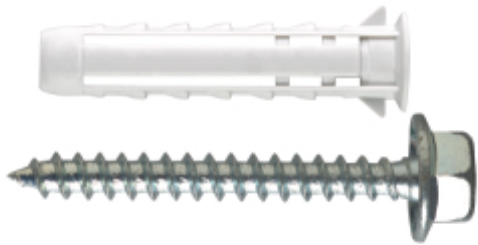

**Product family:** Fixings - Light fixings  
**Item code:** F0073, F0074  
**Description:** UNIVERSAL WALL PLUGS · SUPER-V EVO · WITH HEXAGONAL HEAD SCREW

**Image**

**Technical drawing**

**Specifications**

**WALL PLUG TYPE:** Super-V EVO universal wall plugs  
**WALL PLUG MATERIAL:** high resistance polyamide  
**WALL PLUG COLOR:** grey  
**SCREW MATERIAL:** galvanized steel  
**INSTALLATION TYPE:** non-through

Code	D (mm)	A (mm)	B (mm)	d x C (mm)	E max (mm)	F (mm)	
F0073	8	40	50	5,5 x 45	5	10	50/1500
F0074	10	50	65	6,5 x 60	10	10	25/750