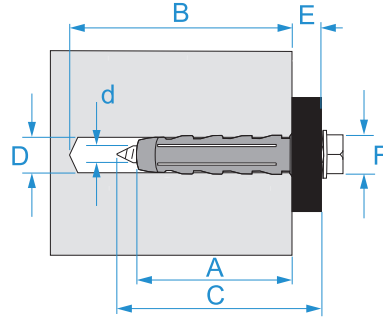

**Product family:** Fixings - Light fixings  
**Item code:** F0073, F0074  
**Description:** UNIVERSAL WALL PLUGS · SUPER-V EVO · WITH HEXAGONAL HEAD SCREW

**Image**

**Technical drawing**

**Specifications**

**WALL PLUG TYPE:** Super-V EVO universal wall plugs  
**WALL PLUG MATERIAL:** high resistance polyamide  
**WALL PLUG COLOR:** grey  
**SCREW MATERIAL:** galvanized steel  
**INSTALLATION TYPE:** non-through

Code	D (mm)	A (mm)	B (mm)	d x C (mm)	E max (mm)	F (mm)	
F0073	8	40	50	5,5 x 45	5	10	50/1500
F0074	10	50	65	6,5 x 60	10	10	25/750