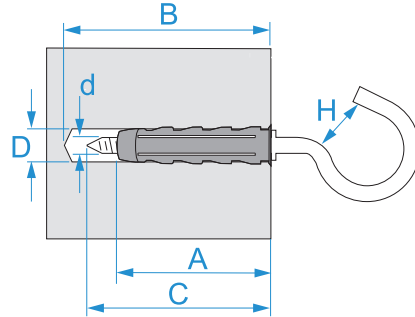

Product family: Fixings - Light fixings
Item code: F0032
Description: UNIVERSAL WALL PLUGS · SUPER-V EVO · WITH ROUND HOOK

Image

Technical drawing

Specifications

WALL PLUG TYPE: Super-V EVO universal wall plugs
WALL PLUG MATERIAL: high resistance polyamide
WALL PLUG COLOR: grey
SCREW MATERIAL: galvanized steel
INSTALLATION TYPE: non-through

Code	D (mm)	A (mm)	B (mm)	d x C (mm)	H (mm)	
F0032	6	30	40	4,5 x 35	10	25/750