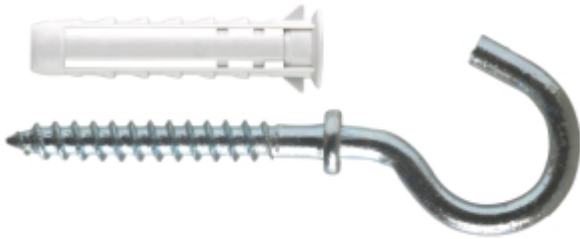

Product family: Fixings - Light fixings
Item code: F0032
Description: UNIVERSAL WALL PLUGS · SUPER-V EVO · WITH ROUND HOOK

Image

Technical drawing

Specifications

WALL PLUG TYPE: Super-V EVO universal wall plugs
WALL PLUG MATERIAL: high resistance polyamide
WALL PLUG COLOR: grey
SCREW MATERIAL: galvanized steel
INSTALLATION TYPE: non-through

Code	D (mm)	A (mm)	B (mm)	d x C (mm)	H (mm)	
F0032	6	30	40	4,5 x 35	10	25/750