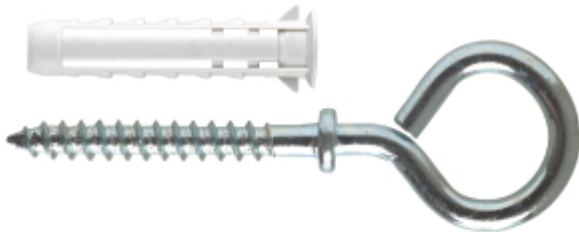

Product family: Fixings - Light fixings
Item code: F0052
Description: UNIVERSAL WALL PLUGS · SUPER-V EVO · WITH EYE HOOK

Image

Technical drawing

Specifications

WALL PLUG TYPE: Super-V EVO universal wall plugs
WALL PLUG MATERIAL: high resistance polyamide
WALL PLUG COLOR: grey
SCREW MATERIAL: galvanized steel
INSTALLATION TYPE: non-through

Code	D (mm)	A (mm)	B (mm)	d x C (mm)	H (mm)	
F0052	6	30	40	4,5 x 35	13	25/750