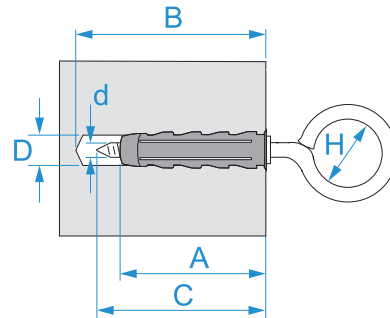

Product family: Fixings - Light fixings
Item code: F0052
Description: UNIVERSAL WALL PLUGS · SUPER-V EVO · WITH EYE HOOK

Image

Technical drawing

Specifications

WALL PLUG TYPE: Super-V EVO universal wall plugs
WALL PLUG MATERIAL: high resistance polyamide
WALL PLUG COLOR: grey
SCREW MATERIAL: galvanized steel
INSTALLATION TYPE: non-through

Code	D (mm)	A (mm)	B (mm)	d x C (mm)	H (mm)	
F0052	6	30	40	4,5 x 35	13	25/750