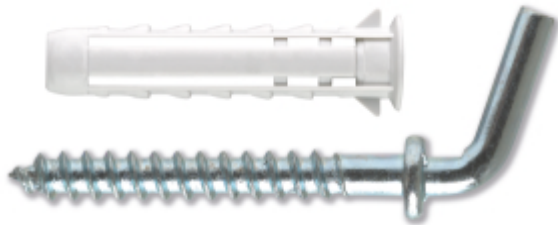

**Product family:** Fixings - Light fixings  
**Item code:** F0062  
**Description:** UNIVERSAL WALL PLUGS · SUPER-V EVO · WITH SHORT HOOK

**Image**

**Technical drawing**

**Specifications**

**WALL PLUG TYPE:** Super-V EVO universal wall plugs  
**WALL PLUG MATERIAL:** high resistance polyamide  
**WALL PLUG COLOR:** grey  
**SCREW MATERIAL:** galvanized steel  
**INSTALLATION TYPE:** non-through

Code	D (mm)	A (mm)	B (mm)	d x C (mm)	H (mm)	
F0062	6	30	40	4,5 x 35	10	25/750