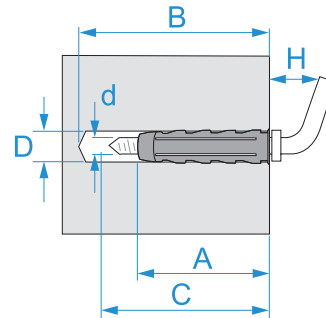

**Product family:** Fixings - Light fixings  
**Item code:** F0062  
**Description:** UNIVERSAL WALL PLUGS · SUPER-V EVO · WITH SHORT HOOK

**Image**

**Technical drawing**

**Specifications**

**WALL PLUG TYPE:** Super-V EVO universal wall plugs  
**WALL PLUG MATERIAL:** high resistance polyamide  
**WALL PLUG COLOR:** grey  
**SCREW MATERIAL:** galvanized steel  
**INSTALLATION TYPE:** non-through

Code	D (mm)	A (mm)	B (mm)	d x C (mm)	H (mm)	
F0062	6	30	40	4,5 x 35	10	25/750