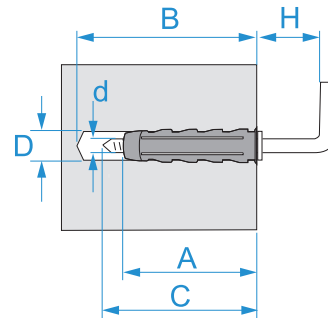

Product family: Fixings - Light fixings
Item code: F0042
Description: UNIVERSAL WALL PLUGS · SUPER-V EVO · WITH L-HOOK

Image

Technical drawing

Specifications

WALL PLUG TYPE: Super-V EVO universal wall plugs
WALL PLUG MATERIAL: high resistance polyamide
WALL PLUG COLOR: grey
SCREW MATERIAL: galvanized steel
INSTALLATION TYPE: non-through

Code	D (mm)	A (mm)	B (mm)	d x C (mm)	H (mm)	
F0042	6	30	40	4,5 x 35	14	25/750