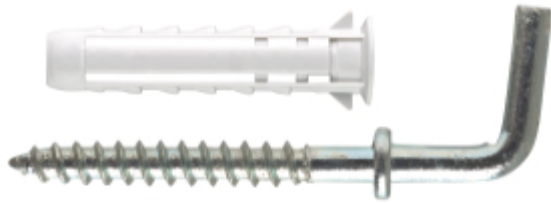

Product family: Fixings - Light fixings
Item code: F0042
Description: UNIVERSAL WALL PLUGS · SUPER-V EVO · WITH L-HOOK

Image

Technical drawing

Specifications

WALL PLUG TYPE: Super-V EVO universal wall plugs
WALL PLUG MATERIAL: high resistance polyamide
WALL PLUG COLOR: grey
SCREW MATERIAL: galvanized steel
INSTALLATION TYPE: non-through

Code	D (mm)	A (mm)	B (mm)	d x C (mm)	H (mm)	
F0042	6	30	40	4,5 x 35	14	25/750