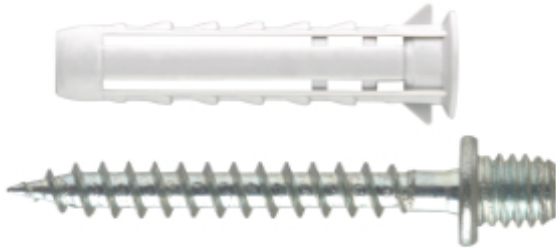

Product family: Fixings - Light fixings
Item code: F0092, F0093
Description: UNIVERSAL WALL PLUGS · SUPER-V EVO · WITH THREADED HEAD SCREW

Image

Technical drawing

Specifications

WALL PLUG TYPE: Super-V EVO universal wall plugs
WALL PLUG MATERIAL: high resistance polyamide
WALL PLUG COLOR: grey
SCREW MATERIAL: galvanized steel
INSTALLATION TYPE: non-through

Code	D (mm)	A (mm)	B (mm)	d x C (mm)	g (mm)	F (mm)	f (mm)	
F0092	6	30	40	4,5 x 35	8.5	M6	6	25/750
F0093	8	40	50	5 x 45	11	M8	8	