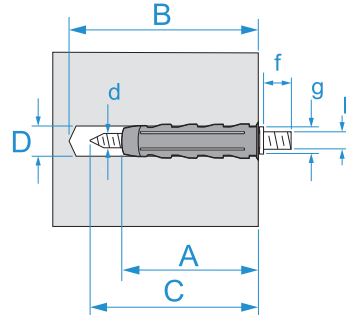

Product family: Fixings - Light fixings
Item code: F0092, F0093
Description: UNIVERSAL WALL PLUGS · SUPER-V EVO · WITH THREADED HEAD SCREW

Image

Technical drawing

Specifications

WALL PLUG TYPE: Super-V EVO universal wall plugs
WALL PLUG MATERIAL: high resistance polyamide
WALL PLUG COLOR: grey
SCREW MATERIAL: galvanized steel
INSTALLATION TYPE: non-through

Code	D (mm)	A (mm)	B (mm)	d x C (mm)	g (mm)	F (mm)	f (mm)	
F0092	6	30	40	4,5 x 35	8.5	M6	6	25/750
F0093	8	40	50	5 x 45	11	M8	8	