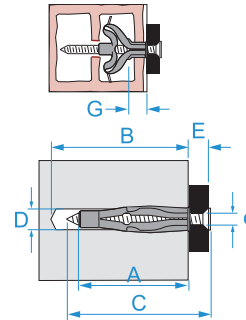

Product family: Fixings - Light fixings
Item code: F0211, F0212, F0213
Description: UNIVERSAL WALL PLUGS · TNU · WITH FLAT COUNTERSUNK HEAD PZ SCREW

Image

Technical drawing

Specifications

WALL PLUG TYPE: TNU universal wall plugs
WALL PLUG MATERIAL: high resistance polyamide
WALL PLUG COLOR: grey
SCREW MATERIAL: galvanized steel
INSTALLATION TYPE: non-through

Code	D (mm)	A (mm)	B (mm)	d x C (mm)	E max (mm)	G min (mm)	
F0211	6	35	50	3,5 x 45	10	5	100/2000
F0212	8	50	60	4,5 x 60	10	10	
F0213	10	60	75	6 x 80	10	10	100/1000