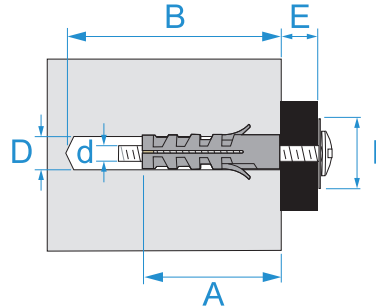

Product family: Fixings - Light fixings
Item code: F0311, F0312
Description: UNIVERSAL WALL PLUGS - TN - WITH RAISED HEAD SCREW

Image

Technical drawing

Specifications

WALL PLUG TYPE: TN universal wall plugs
WALL PLUG MATERIAL: high resistance polyamide
WALL PLUG COLOR: grey
CONE MATERIAL: brass
SCREW MATERIAL: galvanized steel
INSTALLATION TYPE: non-through

Code	D (mm)	A (mm)	B (mm)	d (mm)	I (mm)	E max (mm)	
F0311	9	40	50	M4	20	10	100/1000
F0312	12	45	55	M5	24	10	100/800

TN