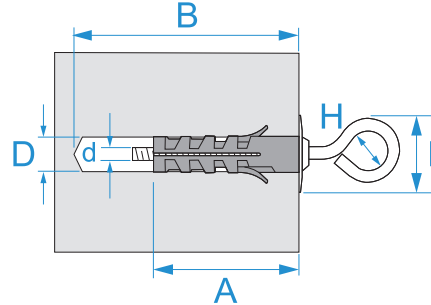

Product family: Fixings - Light fixings
Item code: F0351, F0352
Description: UNIVERSAL WALL PLUGS · TN · WITH EYE HOOK

Image

Technical drawing

Specifications

WALL PLUG TYPE: TN universal wall plugs
WALL PLUG MATERIAL: high resistance polyamide
WALL PLUG COLOR: grey
CONE MATERIAL: brass
SCREW MATERIAL: galvanized steel
INSTALLATION TYPE: non-through

Code	D (mm)	A (mm)	B (mm)	d (mm)	l (mm)	H (mm)	
F0351	9	40	50	M4	20	13	100/800
F0352	12	45	55	M5	24	14	50/500