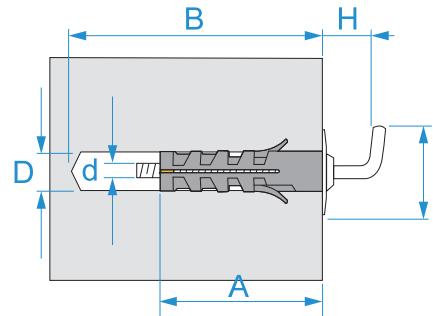

Product family: Fixings - Light fixings
Item code: F0341, F0342
Description: UNIVERSAL WALL PLUGS · TN · WITH L-HOOK

Image

Technical drawing

Specifications

WALL PLUG TYPE: TN universal wall plugs
WALL PLUG MATERIAL: high resistance polyamide
WALL PLUG COLOR: grey
CONE MATERIAL: brass
SCREW MATERIAL: galvanized steel
INSTALLATION TYPE: non-through

| Code | D (mm) | A (mm) | B (mm) | d (mm) | I (mm) | H (mm) | |
|-------|--------|--------|--------|--------|--------|--------|---------|
| F0341 | 9 | 40 | 50 | M4 | 20 | 14 | 100/800 |
| F0342 | 12 | 45 | 55 | M5 | 24 | 16 | |