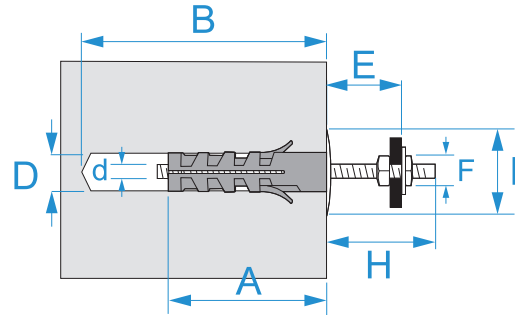

Product family: Fixings - Light fixings
Item code: F0381, F0382
Description: UNIVERSAL WALL PLUGS · TN · WITH DOUBLE NUT

Image

Technical drawing

Specifications

WALL PLUG TYPE: TN universal wall plugs
WALL PLUG MATERIAL: high resistance polyamide
WALL PLUG COLOR: grey
CONE MATERIAL: brass
SCREW MATERIAL: galvanized steel
INSTALLATION TYPE: non-through

Code	D (mm)	A (mm)	B (mm)	d (mm)	I (mm)	E max (mm)	H (mm)	F (mm)	
F0381	9	40	50	M4	20	35	35	7	100/800
F0382	12	45	55	M5	24	40	40	8	50/400