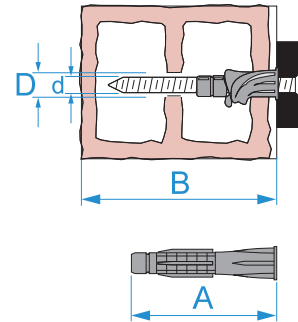

Product family: Fixings - Light fixings
Item code: F0111, F0112, F0113
Description: WALL PLUGS FOR HOLLOW MATERIALS · TNV · WITH FLAT COUNTERSUNK HEAD PZ SCREW

Image

Technical drawing

Specifications

WALL PLUG TYPE: TNV wall plugs for hollow materials
WALL PLUG MATERIAL: high resistance polyamide
WALL PLUG COLOR: grey
SCREW MATERIAL: galvanized steel
INSTALLATION TYPE: non-through

Code	D (mm)	A (mm)	B (mm)	d x C (mm)	E (mm)	
F0111	6	36	55	3,5 x 50	5	100/2400
F0112	8	50	65	4,5 x 50	5	100/1200
F0113	10	60	75	5 x 70	5	100/900