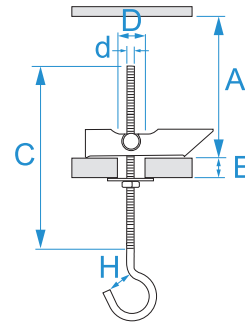

Product family: Fixings - Light fixings
Item code: F1136
Description: GRAVITY TOGGLE BOLTS - AG - WITH ROUND HOOK

Image

Technical drawing

Specifications

WALL PLUG TYPE: AG gravity toggle bolts
MATERIAL: galvanized steel
INSTALLATION TYPE: through

Code	D (mm)	d x C	E max (mm)	H (mm)	A min (mm)	
F1136	16	M6 x 70	31	12	67	50/50

AG