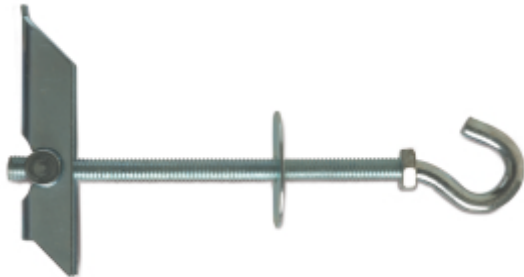

Product family: Fixings - Light fixings
Item code: F1136
Description: GRAVITY TOGGLE BOLTS - AG - WITH ROUND HOOK

Image

Technical drawing

Specifications

WALL PLUG TYPE: AG gravity toggle bolts
MATERIAL: galvanized steel
INSTALLATION TYPE: through