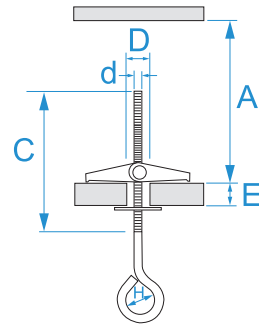

Product family: Fixings - Light fixings
Item code: F1054
Description: SPING TOGGLES- AM · WITH EYE HOOK

Image

Technical drawing

Specifications

WALL PLUG TYPE: AM sping toggles
MATERIAL: galvanized steel
INSTALLATION TYPE: non-through

Code	D (mm)	d x C	E max (mm)	H (mm)	A min (mm)	
F1054	14	M4 x 65	30	14	34	100/100