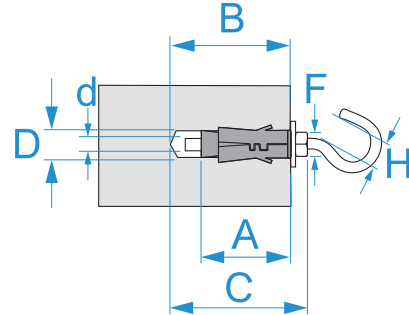

Product family: Fixings - Heavy duty fixings
Item code: F7031, F7032, F7033, F7034
Description: HEAVY DUTY ANCHORS · TPN · WITH 5.8 HOOK AND LARGE WASHER

Image

Technical drawing

Specifications

WALL PLUG TYPE: anchors TPN
MATERIAL: steel
INSTALLATION TYPE: non-through

Code	D (mm)	A (mm)	B (mm)	d x C	H (mm)	F (mm)	
F7031	12	45	60	M6 x 55	8	10	50/50
F7032	14	50	65	M8 x 60	10	13	25/25
F7033	16	60	80	M10 x 73	12.5	17	10/10
F7034	20	75	95	M12 x 90	16	19	5/5

TPN