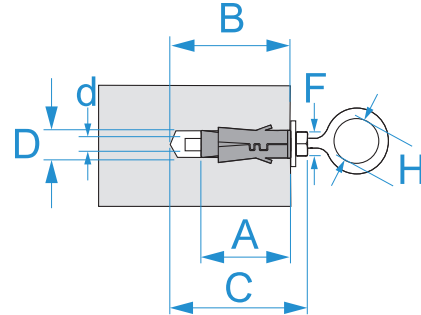

**Product family:** Fixings - Heavy duty fixings  
**Item code:** F7051, F7052, F7053, F7054  
**Description:** HEAVY DUTY ANCHORS · TPN · WITH 5.8 EYE HOOK AND LARGE WASHER

**Image**

**Technical drawing**

**Specifications**

**WALL PLUG TYPE:** anchors TPN  
**MATERIAL:** steel  
**INSTALLATION TYPE:** non-through

Code	D (mm)	A (mm)	B (mm)	d x C	H (mm)	F (mm)	
F7051	12	45	60	M6 x 55	10	10	50/50
F7052	14	50	65	M8 x 60	11	13	25/25
F7053	16	60	80	M10 x 73	14.5	17	10/10
F7054	20	75	95	M12 x 90	17	19	5/5