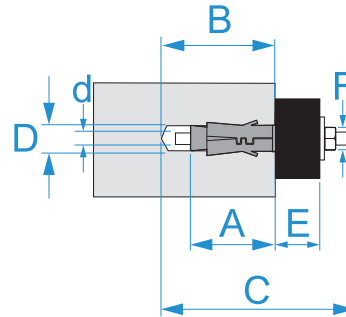

Product family: Fixings - Heavy duty fixings
Item code: F7081, F7082, F7083, F7084
Description: HEAVY DUTY ANCHORS · TPN · WITH 5.8 THREADED ROD AND LARGE WASHER

Image

Technical drawing

Specifications

WALL PLUG TYPE: anchors TPN
MATERIAL: steel
INSTALLATION TYPE: non-through

Code	D (mm)	A (mm)	B (mm)	d x C	E max (mm)	F (mm)	
F7081	12	45	60	M6 x 65	15	10	50/50
F7082	14	50	70	M8 x 75	20	13	25/25
F7083	16	60	80	M10 x 95	30	17	
F7084	20	75	100	M12 x 115	35	19	15/15

TPN