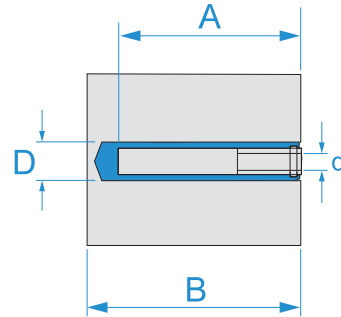

Product family: Fixings - Heavy duty fixings
Item code: F9502, F9503, F9504
Description: ACCESSORIES FOR CHEMICAL FIXINGS - BFI INSIDE THREADED ANCHOR

Image

Technical drawing

Specifications

WALL PLUG TYPE: accessories for chemical anchors

Code	D (mm)	A (mm)	B (mm)	d (mm)	
F9502	14	80	90	M8	100/100
F9503	16	80	90	M10	
F9504	12	80	90	M12	50/50